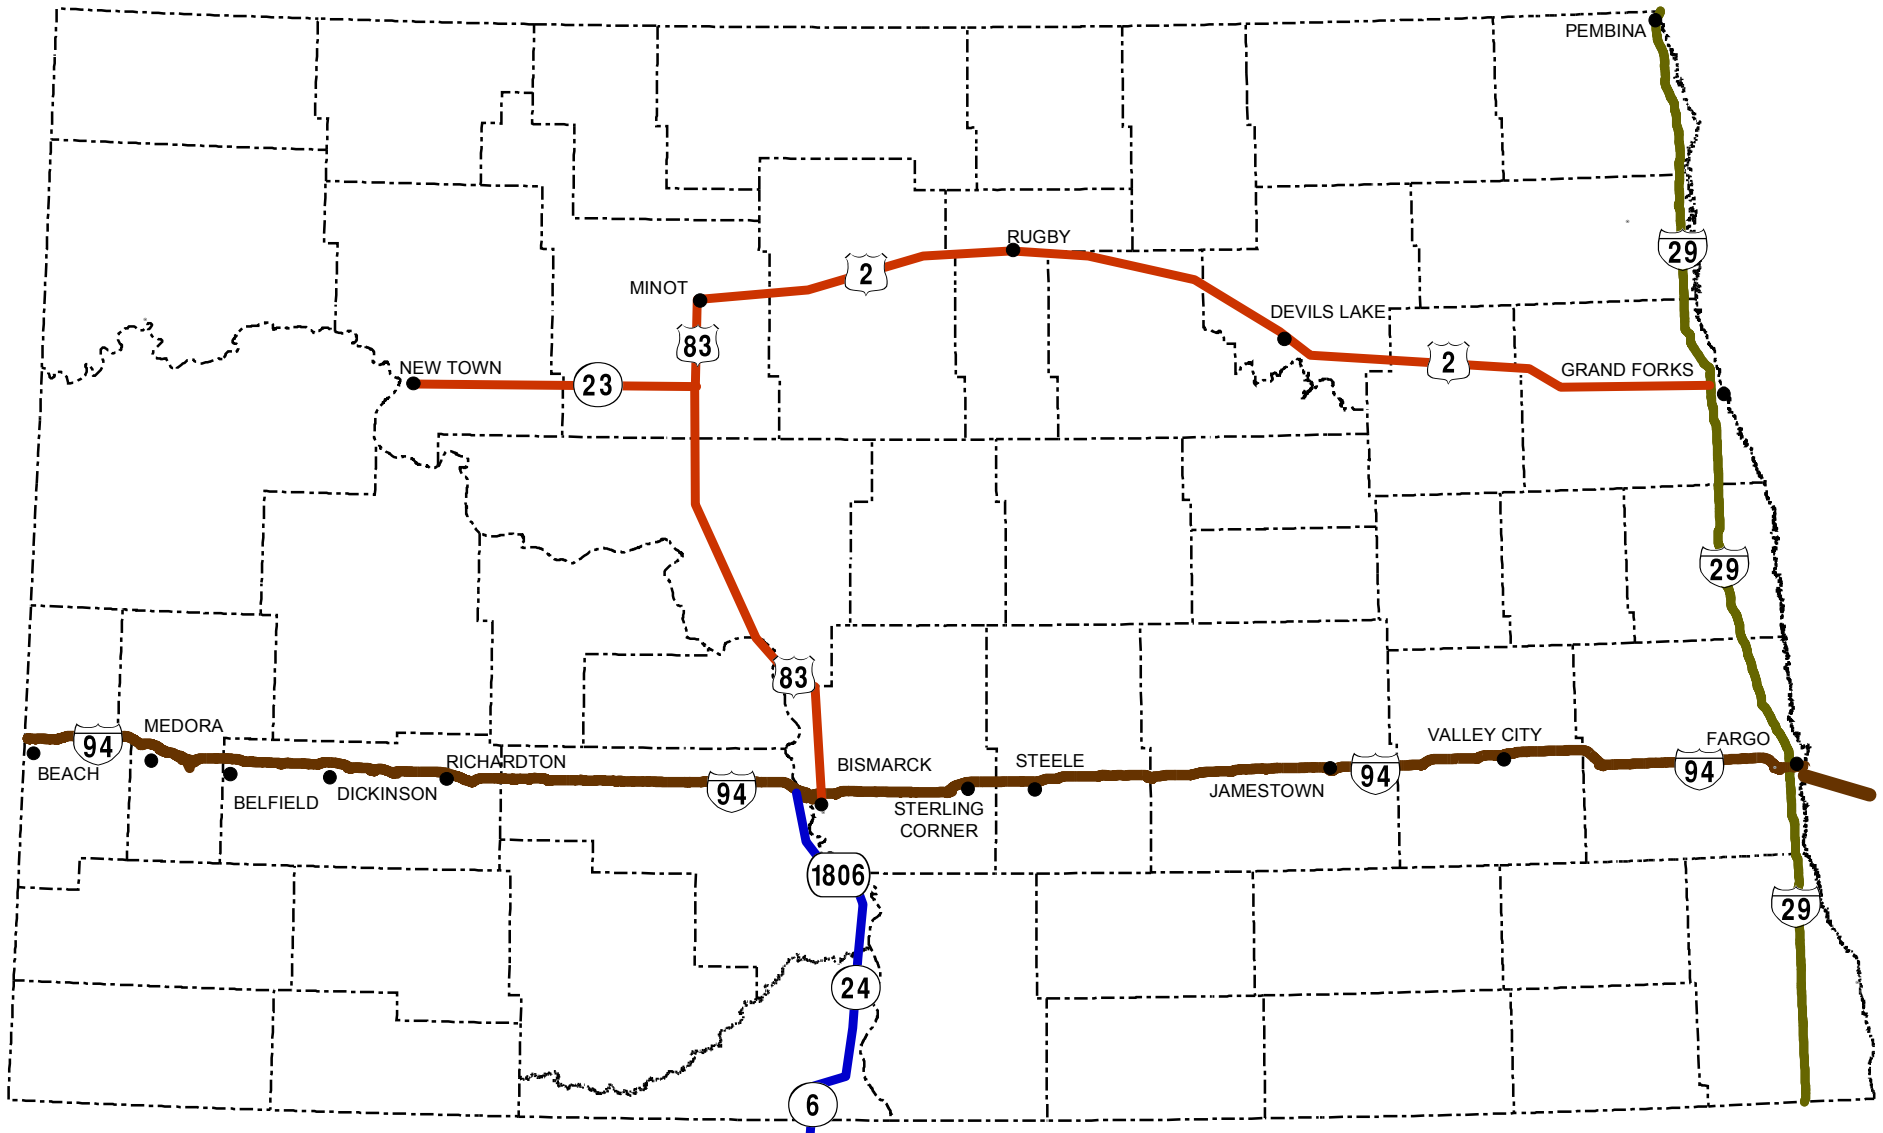

North Dakota Intercity Bus Service

-  Rimrock Stages/Greyhound
-  North-South Shuttle (with service to Rapid City)
-  New Town Bus Line
-  Jefferson Bus Line